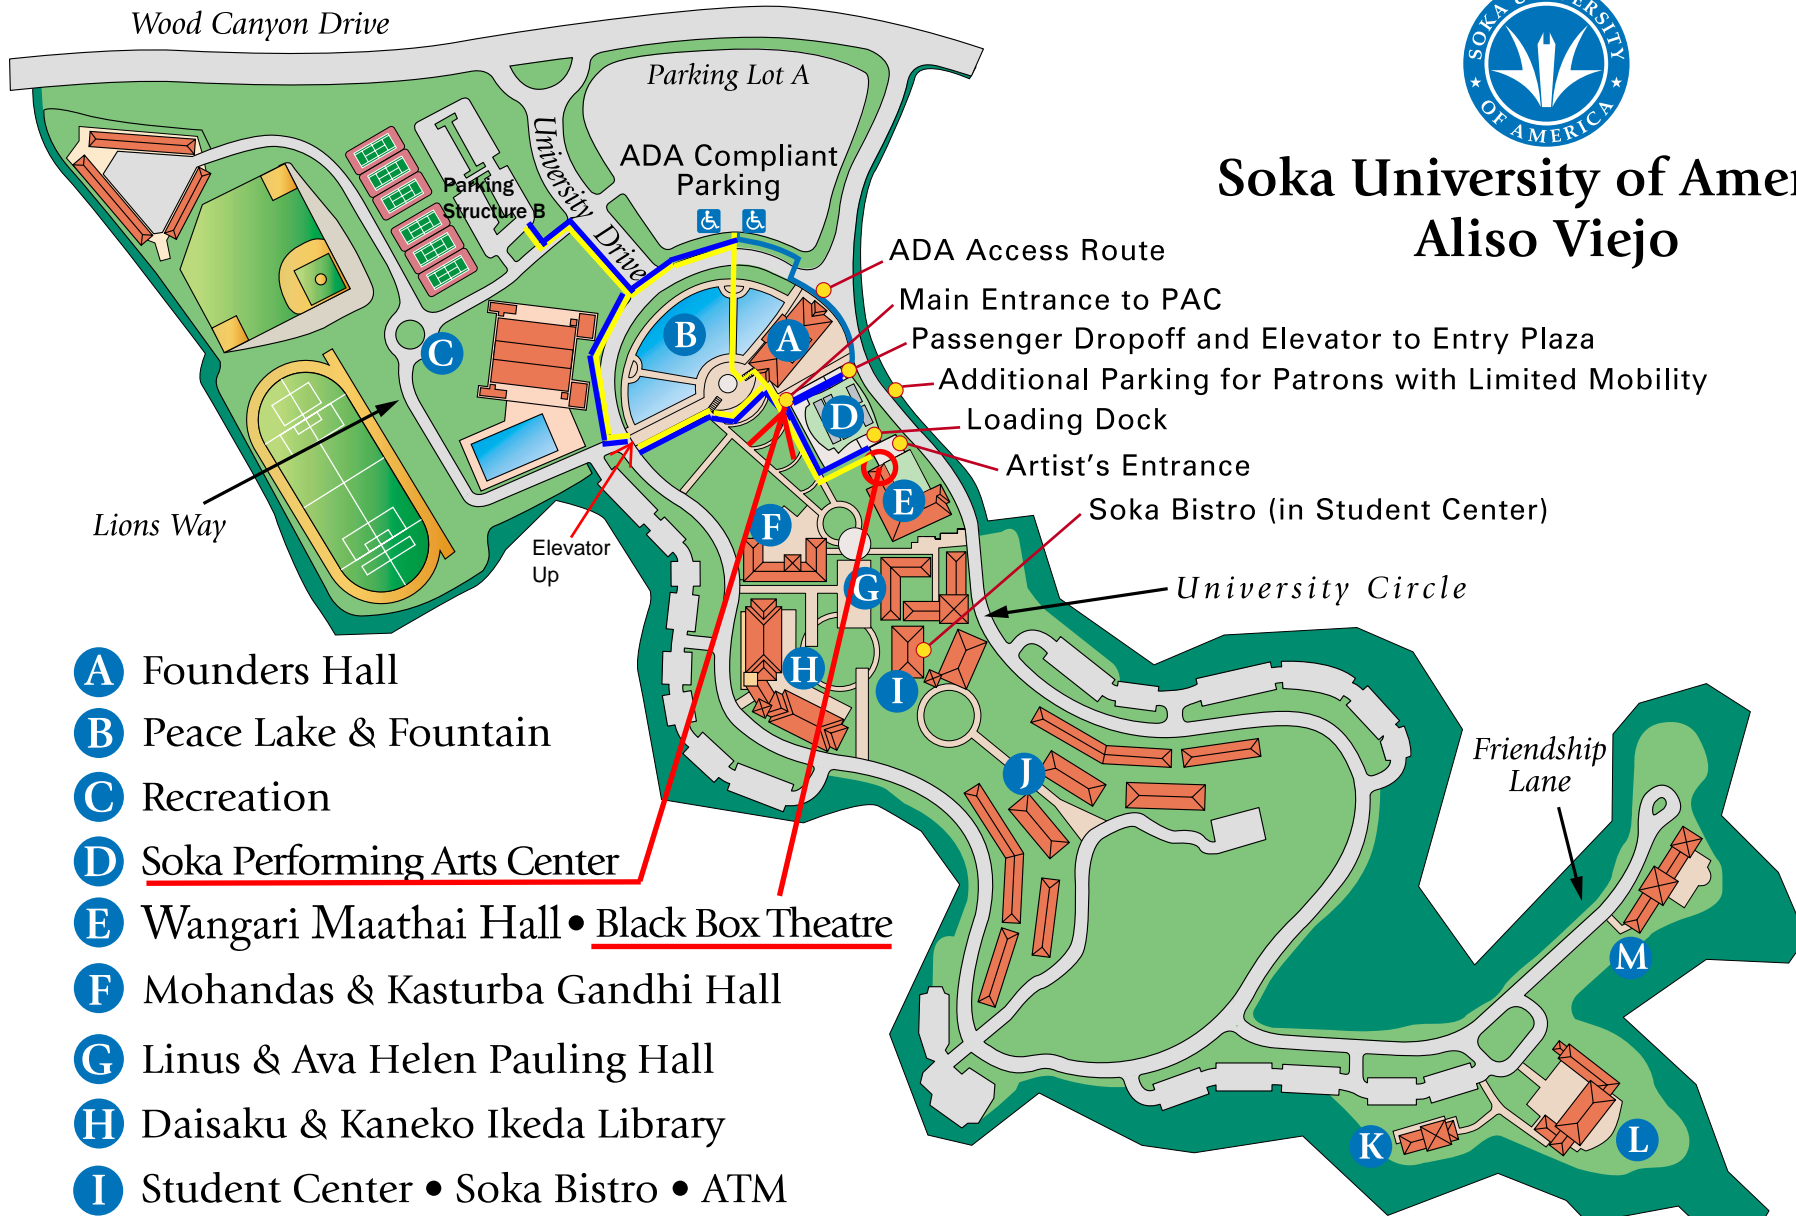

Soka University of America Aliso Viejo

- A** Founders Hall
- B** Peace Lake & Fountain
- C** Recreation
- D** Soka Performing Arts Center
- E** Wangari Maathai Hall • Black Box Theatre
- F** Mohandas & Kasturba Gandhi Hall
- G** Linus & Ava Helen Pauling Hall
- H** Daisaku & Kaneko Ikeda Library
- I** Student Center • Soka Bistro • ATM
- J** Residence Halls
- K** Small Conference Center
- L** Athenaeum
- M** Guest Residence

Blue Line ADA Access Route - Follow Blue Line to Performing Arts Center and Black Box Theatre
This route has curb cuts, elevator access and no stairs to negotiate.

Yellow Line General Access Route - Follow Yellow Line to Performing Arts Center and Black Box Theatre
This route has multiple stairs that need to be negotiated.